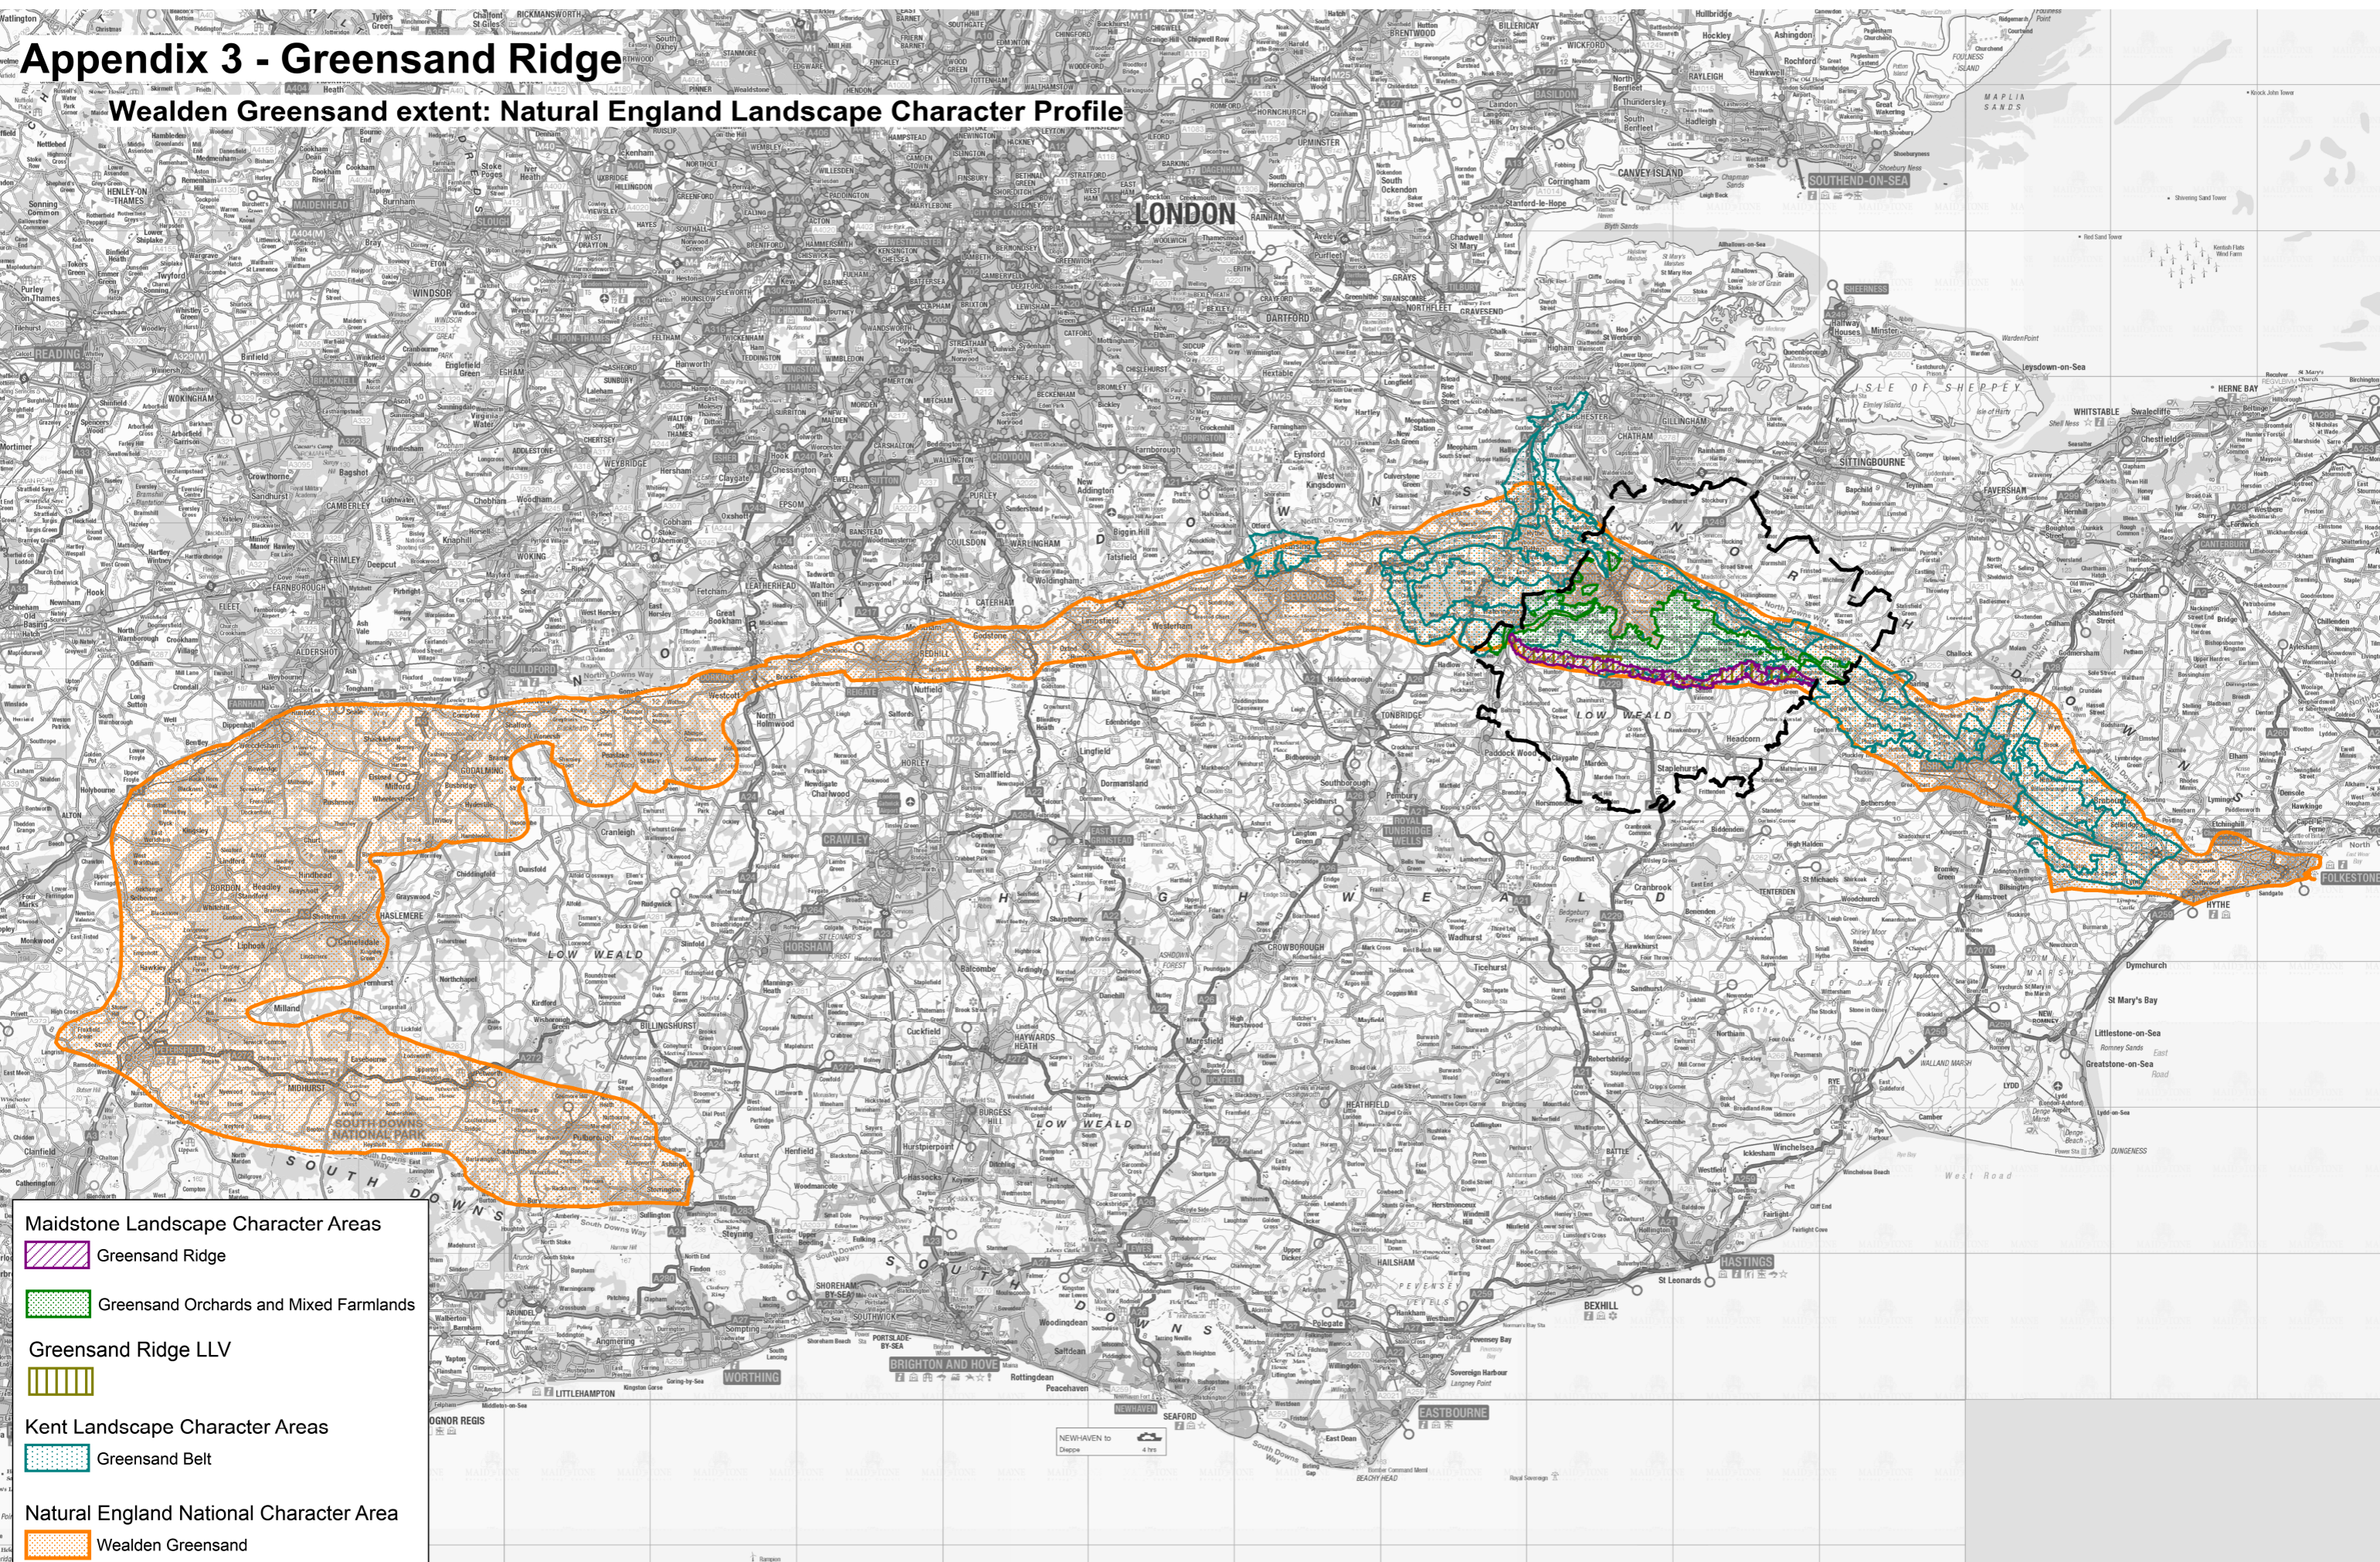

Appendix 3 - Greensand Ridge

Wealden Greensand extent: Natural England Landscape Character Profile

- Maidstone Landscape Character Areas
 - Greensand Ridge
 - Greensand Orchards and Mixed Farmlands
- Greensand Ridge LLV
- Kent Landscape Character Areas
 - Greensand Belt
- Natural England National Character Area
 - Wealden Greensand
- Maidstone Borough Boundary

Reproduced from the Ordnance Survey mapping with the permission of the Controller of Her Majesty's Stationary Office © Crown copyright. Unauthorised reproduction infringes Crown copyright and may lead to prosecution or civil proceedings. The Maidstone Borough Council Licence No 100019636, 2018 Scale 1:400,000. Produced by GIS MidKent Services.